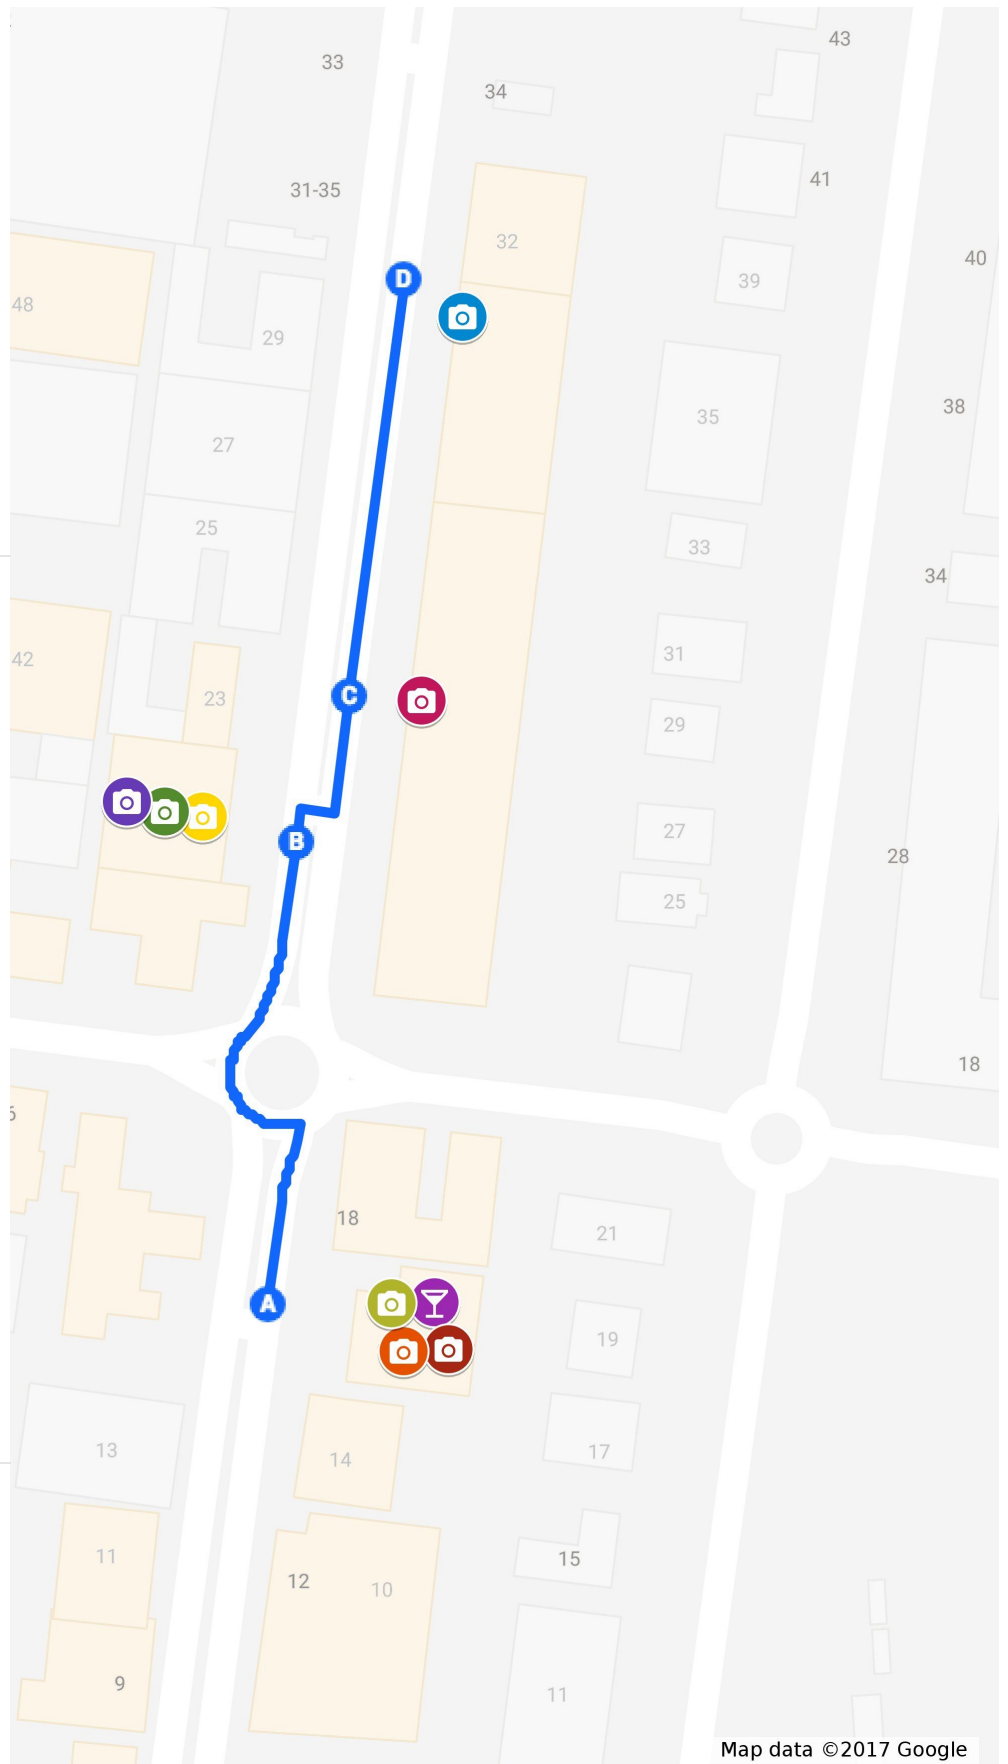

The Garage Gallery Video Exhibition

Untitled layer

- 🍷 Opening drinks
- 📷 Nathan Gray
- 📷 Oscar Capezio
- 📷 Alex Hobba
- 📷 Heath Franco
- 📷 Angela Tiatia
- 📷 Shags
- 📷 Tony Curran
- 📷 Luke Aleksandrow

Directions from The Hamlet, Lonsdale Street, Braddon, Australian Capital Territory to Barrio Collective Coffee, Lonsdale Street, Braddon, Australian Capital Territory

- A**
The Hamlet, Lonsdale Street, Braddon, Australian Capital Territory
- B**
21 Lonsdale St, Braddon ACT 2612, Australia
- C**
Eye Candy, Lonsdale Street, Braddon, Australian Capital Territory
- D**
Barrio Collective Coffee, Lonsdale Street, Braddon, Australian Capital Territory

A map of video works on Lonsdale st in Canberra

Map data ©2017 Google